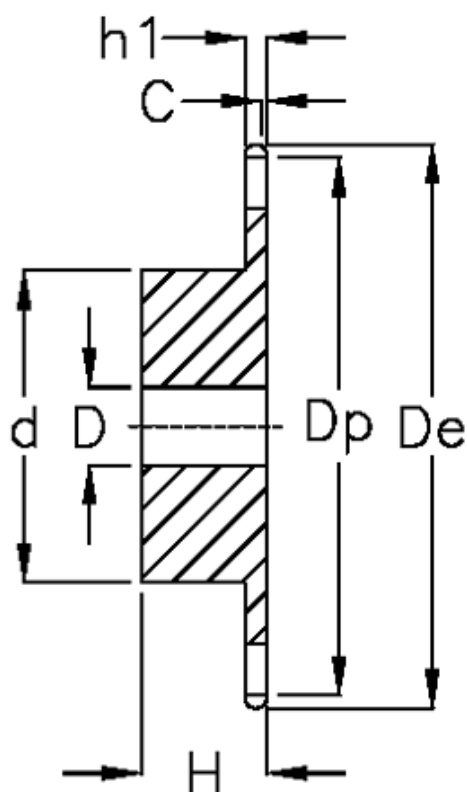

Article number: 616011003034

Description: Sprocket 06 B-1 Z=34 simplex
predrilled

Measures

C = 1
d = 65
D = 14±0,5
De = 107.3
Dp = 103.23

For chain size = 3/8" x 7/32"

For chain type = 06 B-1

H = 30

h1 = 5.2

Number of teeth = 34